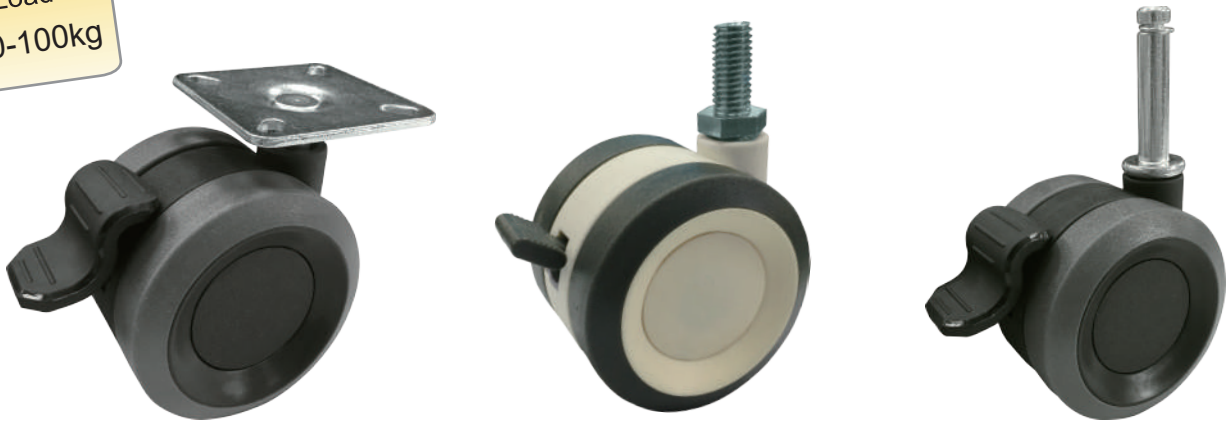

# 1110-YOYO Series YOYO Series-Light Duty Twin Wheel Caster (All Plastic)

○ Large caster width provide stability with soft PVC tread for quite operation. Customed exterior design provide great aesthetic value. Two types of brake pedals, big and small to choose from. Easy to maneuver.

Load  
50-100kg

### » Features

Big pedal

Small pedal

Two different colors to choose from