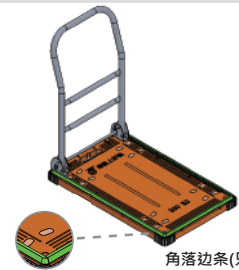

1300 Series

手推车系列 Hand Truck

A 塑钢平板车 (Plastic Platform Hand Truck)

- 采用强化塑钢板, 荷重不易变形. 把手采用镀铬处理, 美观耐用. 尺寸大小多样, 可供多类场所空间搭配使用.
- Injection-molded plastic platform construction is corrosion resistant and easy for cleaning. Chrome-plated handles are foldable for compact storage.

380x600 mm
小黄

500x810 mm
中黄

600x900 mm
大黄

470 x 720 mm
DS-4

470 x 760 mm
DS-5

特色区 Features

铁管补强(可选配·适用于
中黄、大黄、DS-4、DS-5)
Steel Tube Reinforcement (Optional)

角落防撞块(只适用DS-5)
Corner Bumper (For DS-5 only)

止滑条(只适用DS-5)
Antislip Strip (For DS-5 only)

角落边条(只适用DS-5)
Side Bar (For DS-5 only)

弹性的模块组合(只适用DS-5)
Module combination(For DS-5 only)

平板车规格 Truck Plate Dimension (L x W)	所搭配脚轮规格 Specs of Casters Assembled					载重 Load	型号 Item No.
	轮径 Wheel Diameter	轮宽 Wheel Width	铁管补强 (with Steel Tube) (勾选V)	材质 Material	轴承 Bearing		
380mm x 600mm (小黄)	75 mm (3")	32mm (1-1/4")		W全效輪 W Resolute Wheel	滾珠 Ball Bearing	160 kgs (352 lbs)	130432000304
	100 mm (4")	32mm (1-1/4")				180 kgs (396 lbs)	130432000408

B 四轮手推车(Platform Hand Truck)

- 手把底部经特殊补强设计, 不易变形, 并使车台更具稳定性。
- Quiet rolling and maneuver easily. Underside of solid steel platform is stamped form with ribs for extra strength to help absorb impact and hold loads. Ergonomically designed, epoxy coated handles are foldable for compact storage. With deck bumpers to protect doorways and walls.