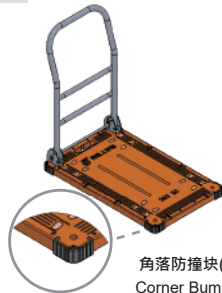

380x600 mm
小黄

500x810 mm
中黄

600x900 mm
大黄

470 x 720 mm
DS-4

470 x 760 mm
DS-5

特色区 Features

铁管补强(可选配·适用于
中黄、大黄、DS-4、DS-5)
Steel Tube Reinforcement (Optional)

角落防撞块(只适用DS-5)
Corner Bumper (For DS-5 only)

止滑条(只适用DS-5)
Antislip Strip (For DS-5 only)

角落边条(只适用DS-5)
Side Bar (For DS-5 only)

弹性的模块组合(只适用DS-5)
Module combination(For DS-5 only)

平板车规格 Truck Plate Dimension (L x W)	所搭配脚轮规格 Specs of Casters Assembled					载重 Load	型号 Item No.
	轮径 Wheel Diameter	轮宽 Wheel Width	铁管补强 (with Steel Tube) (勾选V)	材质 Material	轴承 Bearing		
380mm x 600mm (小黄)	75 mm (3")	32mm (1-1/4")		W全效輪 W Resolute Wheel	滾珠 Ball Bearing	160 kgs (352 lbs)	130432000304
	100 mm (4")	32mm (1-1/4")				180 kgs (396 lbs)	130432000408

B 四轮手推车(Platform Hand Truck)

- 手把底部经特殊补强设计, 不易变形, 并使车台更具稳定性。
- Quiet rolling and maneuver easily. Underside of solid steel platform is stamped form with ribs for extra strength to help absorb impact and hold loads. Ergonomically designed, epoxy coated handles are foldable for compact storage. With deck bumpers to protect doorways and walls.