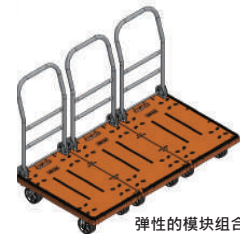

1300 Series

手推车系列 Hand Truck

A 塑钢平板车 (Plastic Platform Hand Truck)

- 采用强化塑钢板, 荷重不易变形. 把手采用镀铬处理, 美观耐用. 尺寸大小多样, 可供多类场所空间搭配使用.
- Injection-molded plastic platform construction is corrosion resistant and easy for cleaning. Chrome-plated handles are foldable for compact storage.

380x600 mm
小黄

500x810 mm
中黄

600x900 mm
大黄

470 x 720 mm
DS-4

470 x 760 mm
DS-5

特色区 Features

铁管补强(可选配·适用于
中黄、大黄、DS-4、DS-5)
Steel Tube Reinforcement (Optional)

角落防撞块(只适用DS-5)
Corner Bumper (For DS-5 only)

止滑条(只适用DS-5)
Antislip Strip (For DS-5 only)

角落边条(只适用DS-5)
Side Bar (For DS-5 only)

弹性的模块组合(只适用DS-5)
Module combination(For DS-5 only)

平板车规格 Truck Plate Dimension (L x W)	所搭配脚轮规格 Specs of Casters Assembled					载重 Load	型号 Item No.
	轮径 Wheel Diameter	轮宽 Wheel Width	铁管补强 (with Steel Tube) (勾选V)	材质 Material	轴承 Bearing		
380mm x 600mm (小黄)	75 mm (3")	32mm (1-1/4")		W全效輪 W Resolute Wheel	滾珠 Ball Bearing	160 kgs (352 lbs)	130432000304
	100 mm (4")	32mm (1-1/4")				180 kgs (396 lbs)	130432000408

B 四轮手推车(Platform Hand Truck)

- 手把底部经特殊补强设计, 不易变形, 并使车台更具稳定性。
- Quiet rolling and maneuver easily. Underside of solid steel platform is stamped form with ribs for extra strength to help absorb impact and hold loads. Ergonomically designed, epoxy coated handles are foldable for compact storage. With deck bumpers to protect doorways and walls.