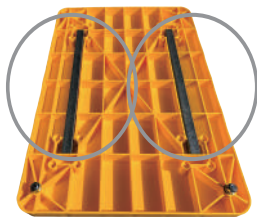

1300 Series

手推车系列 Hand Truck

A 塑钢平板车 (Plastic Platform Hand Truck)

- 采用强化塑钢板, 荷重不易变形. 把手采用镀铬处理, 美观耐用. 尺寸大小多样, 可供多类场所空间搭配使用.
- Injection-molded plastic platform construction is corrosion resistant and easy for cleaning. Chrome-plated handles are foldable for compact storage.

380x600 mm
小黄

500x810 mm
中黄

600x900 mm
大黄

470 x 720 mm
DS-4

470 x 760 mm
DS-5

特色区 Features

铁管补强(可选配·适用于
中黄、大黄、DS-4、DS-5)
Steel Tube Reinforcement (Optional)

角落防撞块(只适用DS-5)
Corner Bumper (For DS-5 only)

止滑条(只适用DS-5)
Antislip Strip (For DS-5 only)

角落边条(只适用DS-5)
Side Bar (For DS-5 only)

弹性的模块组合(只适用DS-5)
Module combination(For DS-5 only)

平板车规格 Truck Plate Dimension (L x W)	所搭配脚轮规格 Specs of Casters Assembled					载重 Load	型号 Item No.
	轮径 Wheel Diameter	轮宽 Wheel Width	铁管补强 (with Steel Tube) (勾选V)	材质 Material	轴承 Bearing		
380mm x 600mm (小黄)	75 mm (3")	32mm (1-1/4")		W全效輪 W Resolute Wheel	滾珠 Ball Bearing	160 kgs (352 lbs)	130432000304
	100 mm (4")	32mm (1-1/4")				180 kgs (396 lbs)	130432000408

B 四轮手推车(Platform Hand Truck)

- 手把底部经特殊补强设计, 不易变形, 并使车台更具稳定性。
- Quiet rolling and maneuver easily. Underside of solid steel platform is stamped form with ribs for extra strength to help absorb impact and hold loads. Ergonomically designed, epoxy coated handles are foldable for compact storage. With deck bumpers to protect doorways and walls.